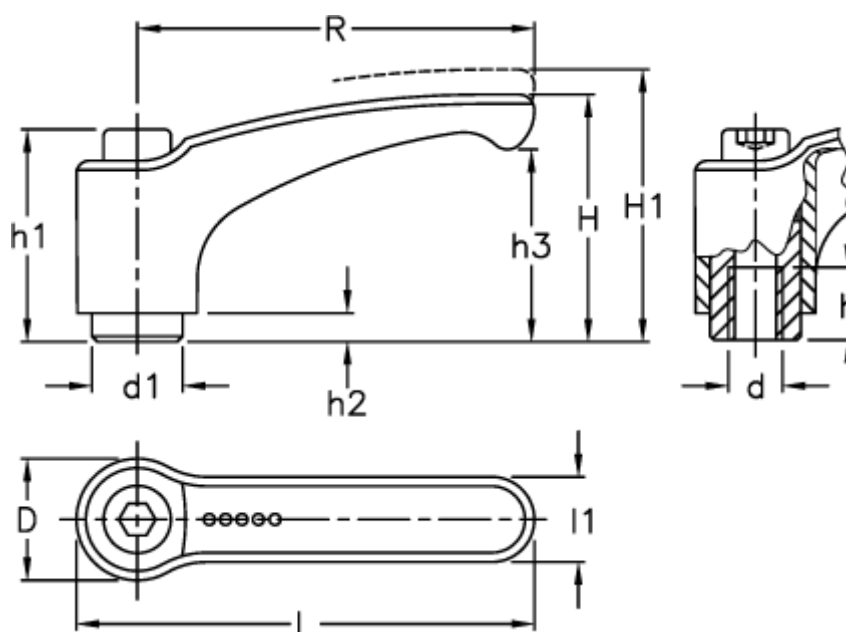

Article number: 2305237134  
 Description: E+G Adjustable handle  
 ERZ.63 A-M6

## Measures

D	= 19.0	h3	= 30.0
d1	= 13.5	L	= 73.5
d 6H	= M6	l1	= 13.5
h	= 10	Number of teeth	= 24
H	= 38.5	R	= 63
h1	= 31.0		
H1	= 42.0		
h2	= 3.5		